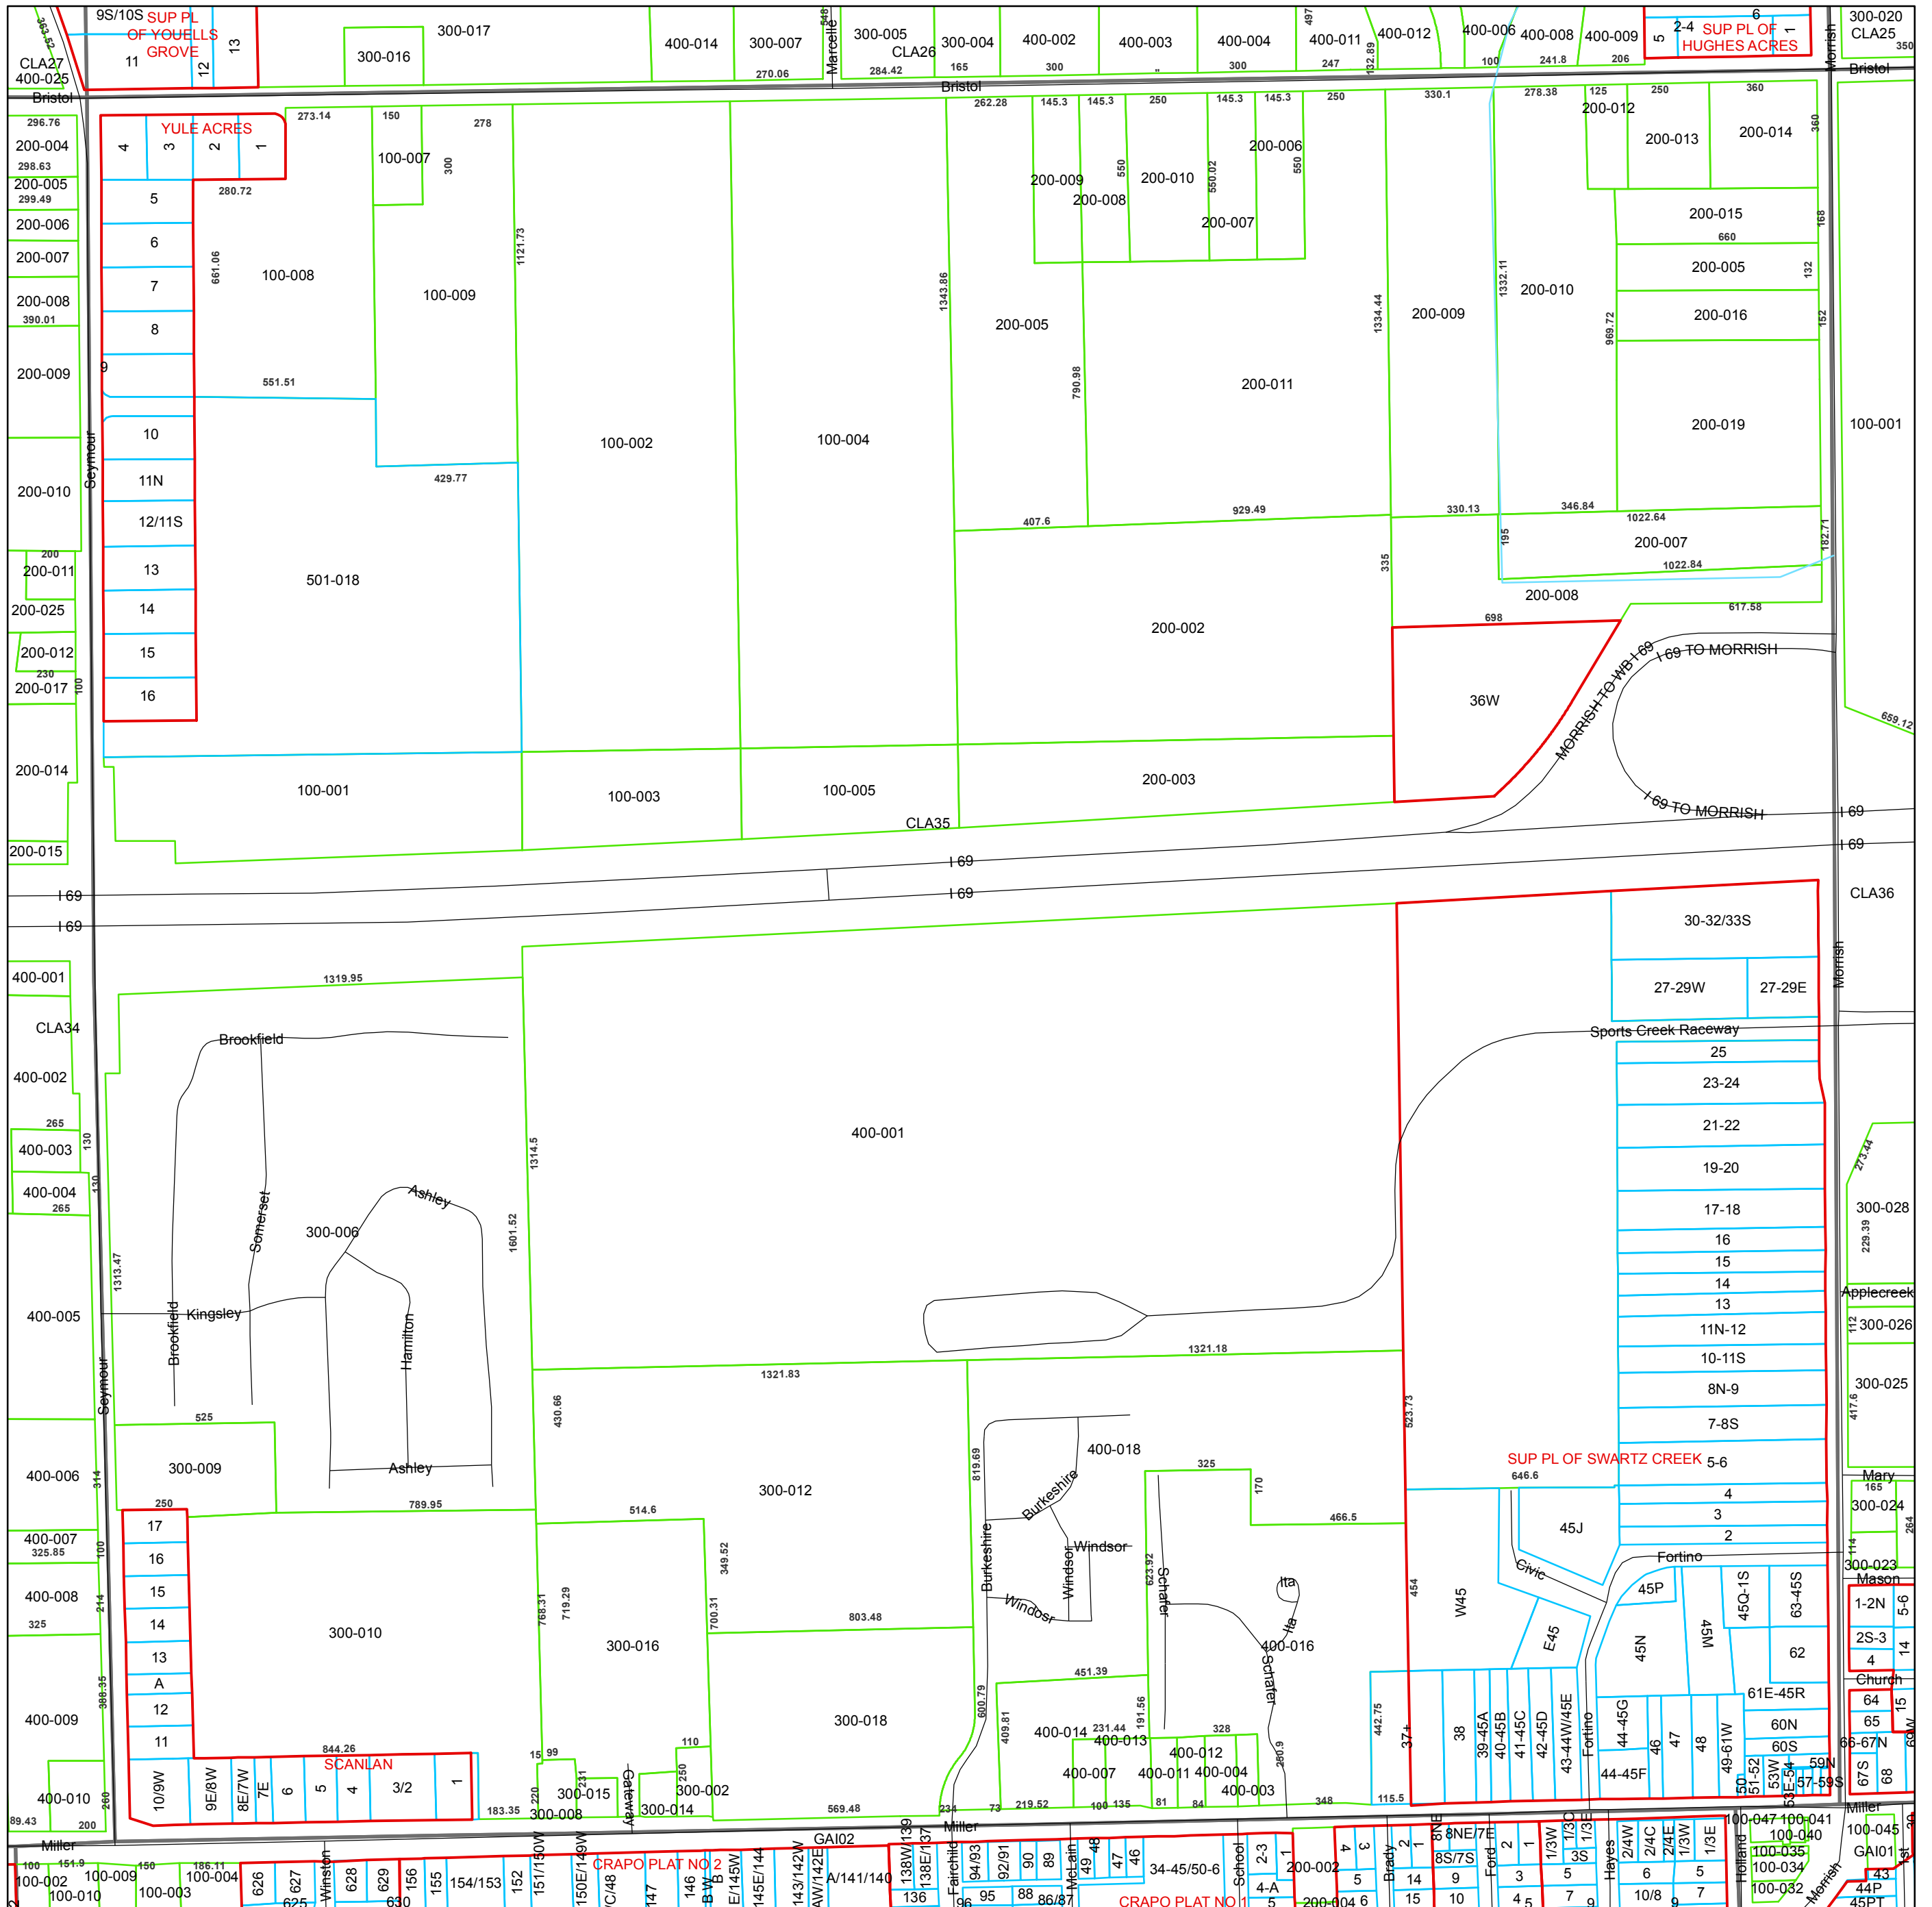

CLAYTON TOWNSHIP SECTION 35

Parcel Information contained on this map is intended to serve as a representation of property records maintained by the Equalization Department and may or may not reflect actual parcel geometry

- Roads
- Lots
- Site Condominium
- Tracts
- Subdivision & Condominium Boundary
- Railroads
- Water

Location