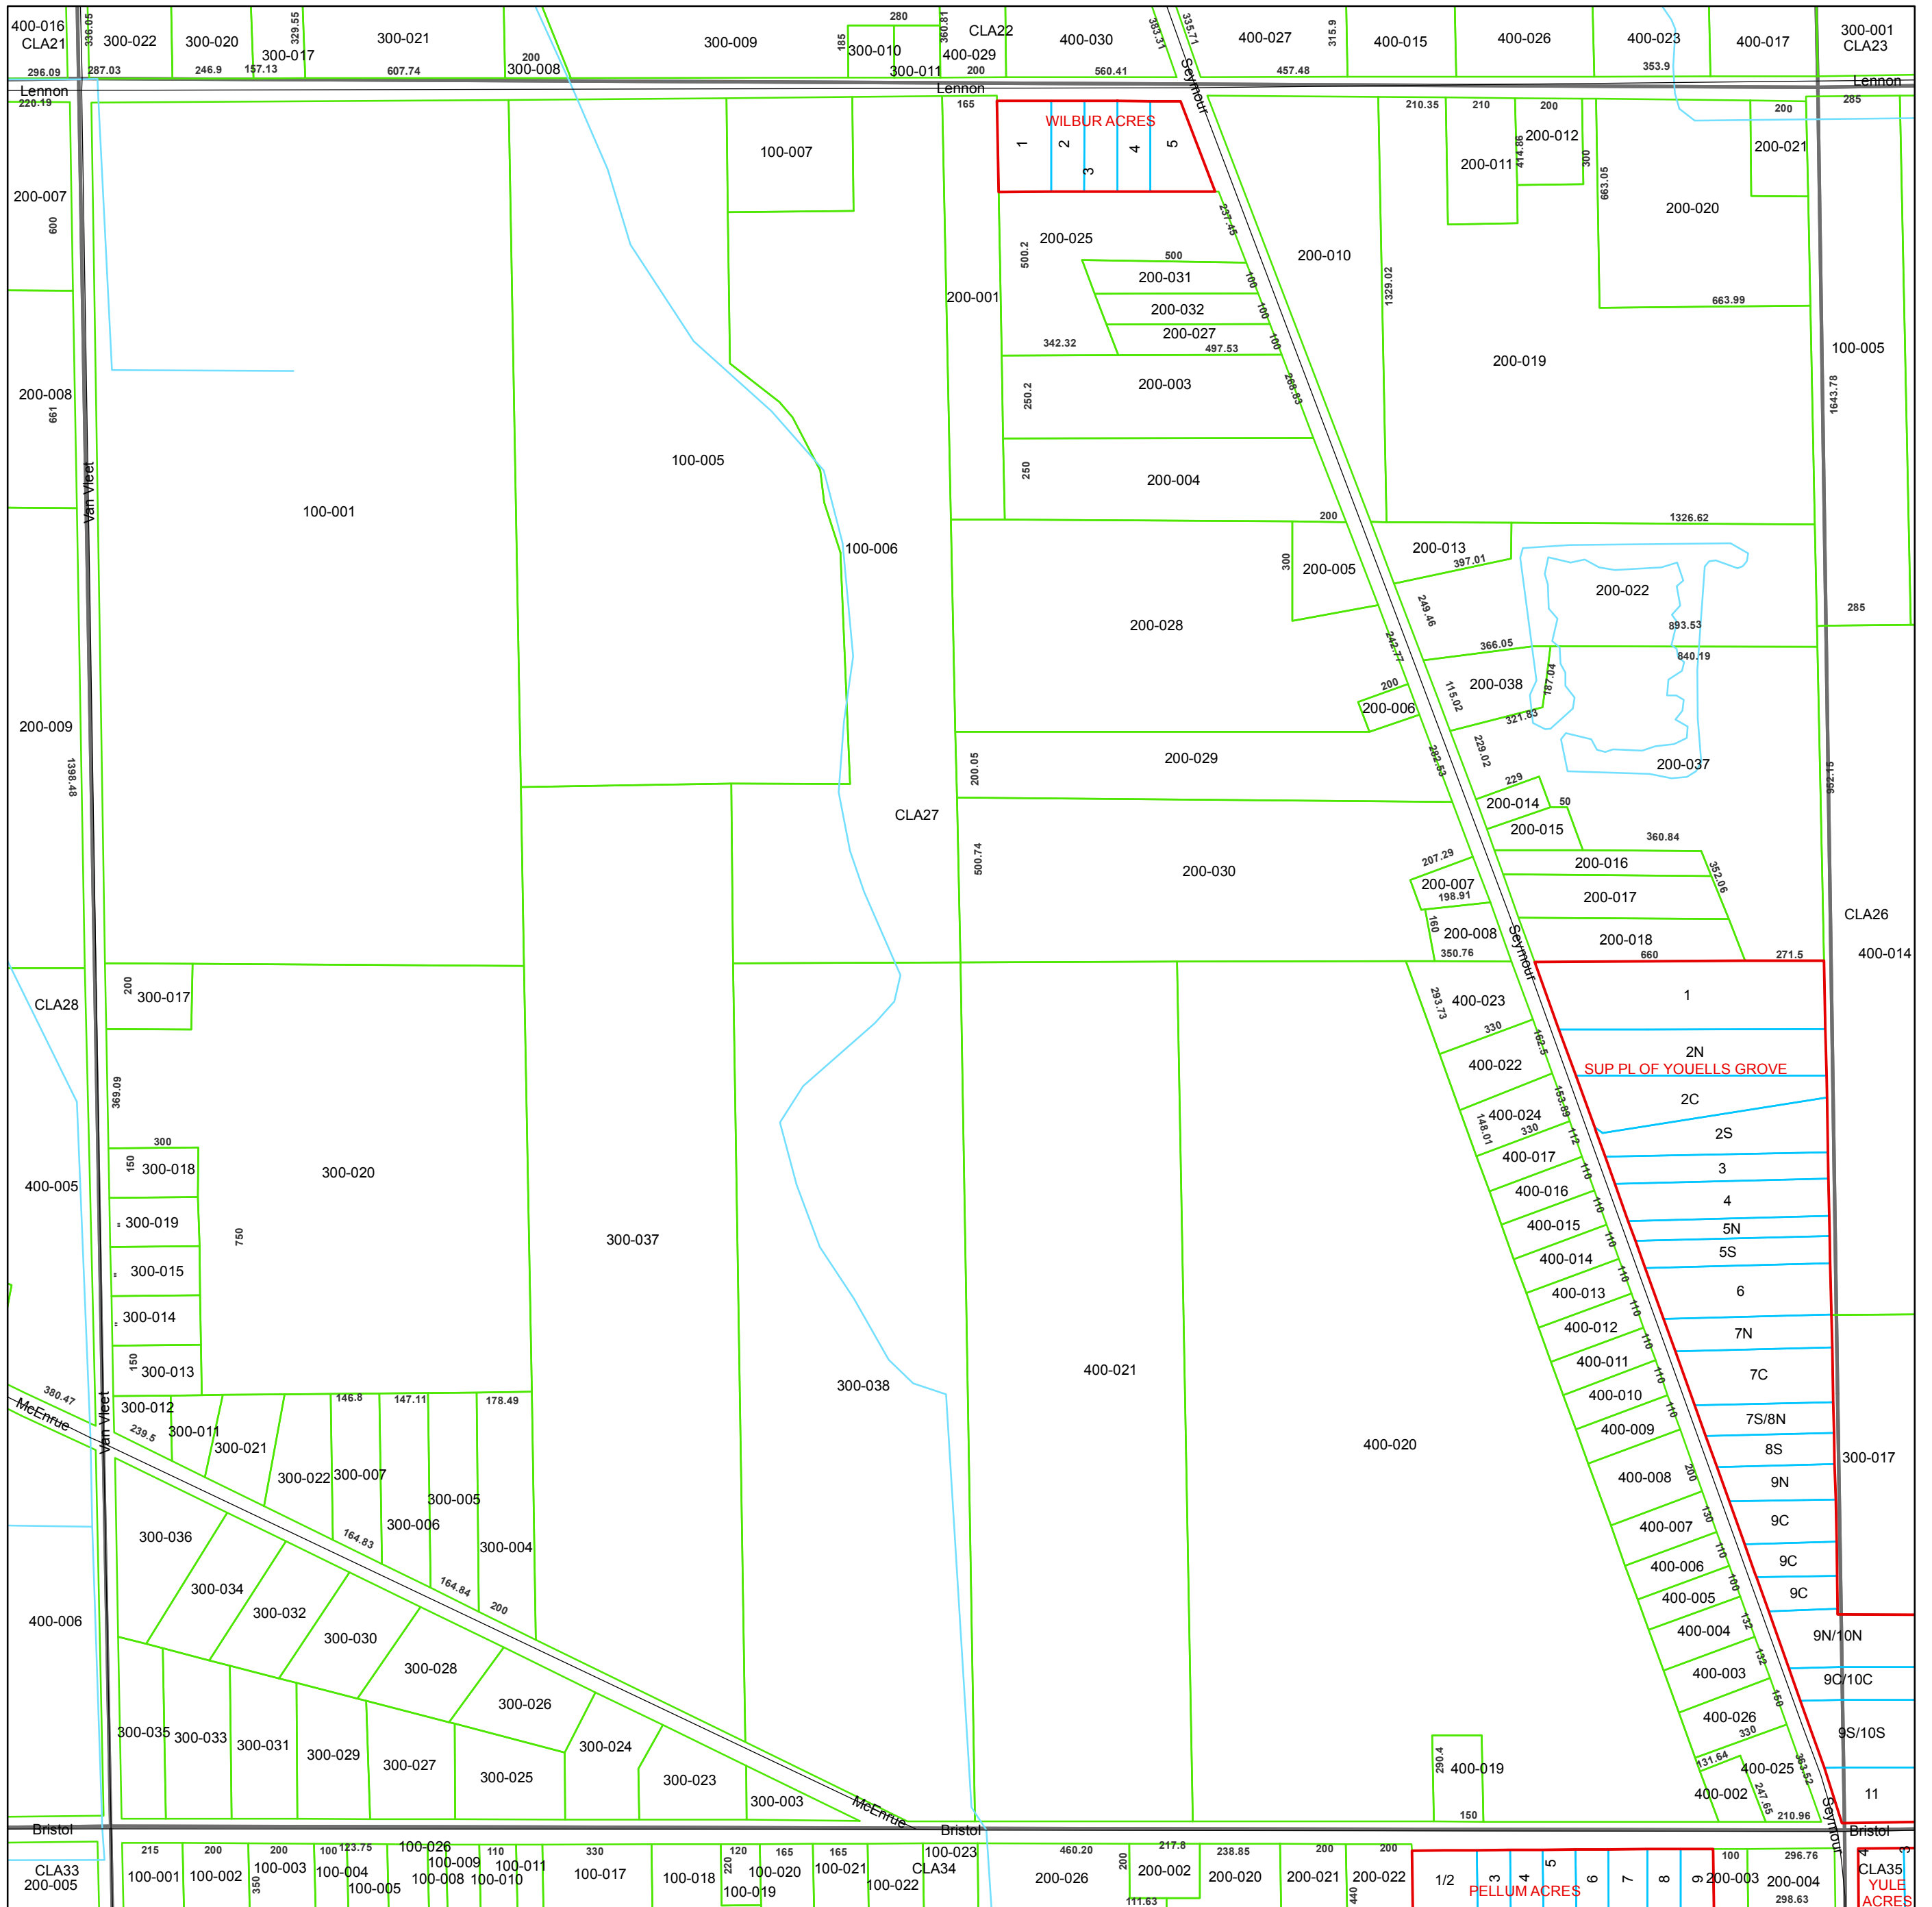

CLAYTON TOWNSHIP SECTION 27

Parcel Information contained on this map is intended to serve as a representation of property records maintained by the Equalization Department and may or may not reflect actual parcel geometry

- Roads
- Lots
- Site Condominium
- Tracts
- Subdivision & Condominium Boundary
- Railroads
- Water

Location