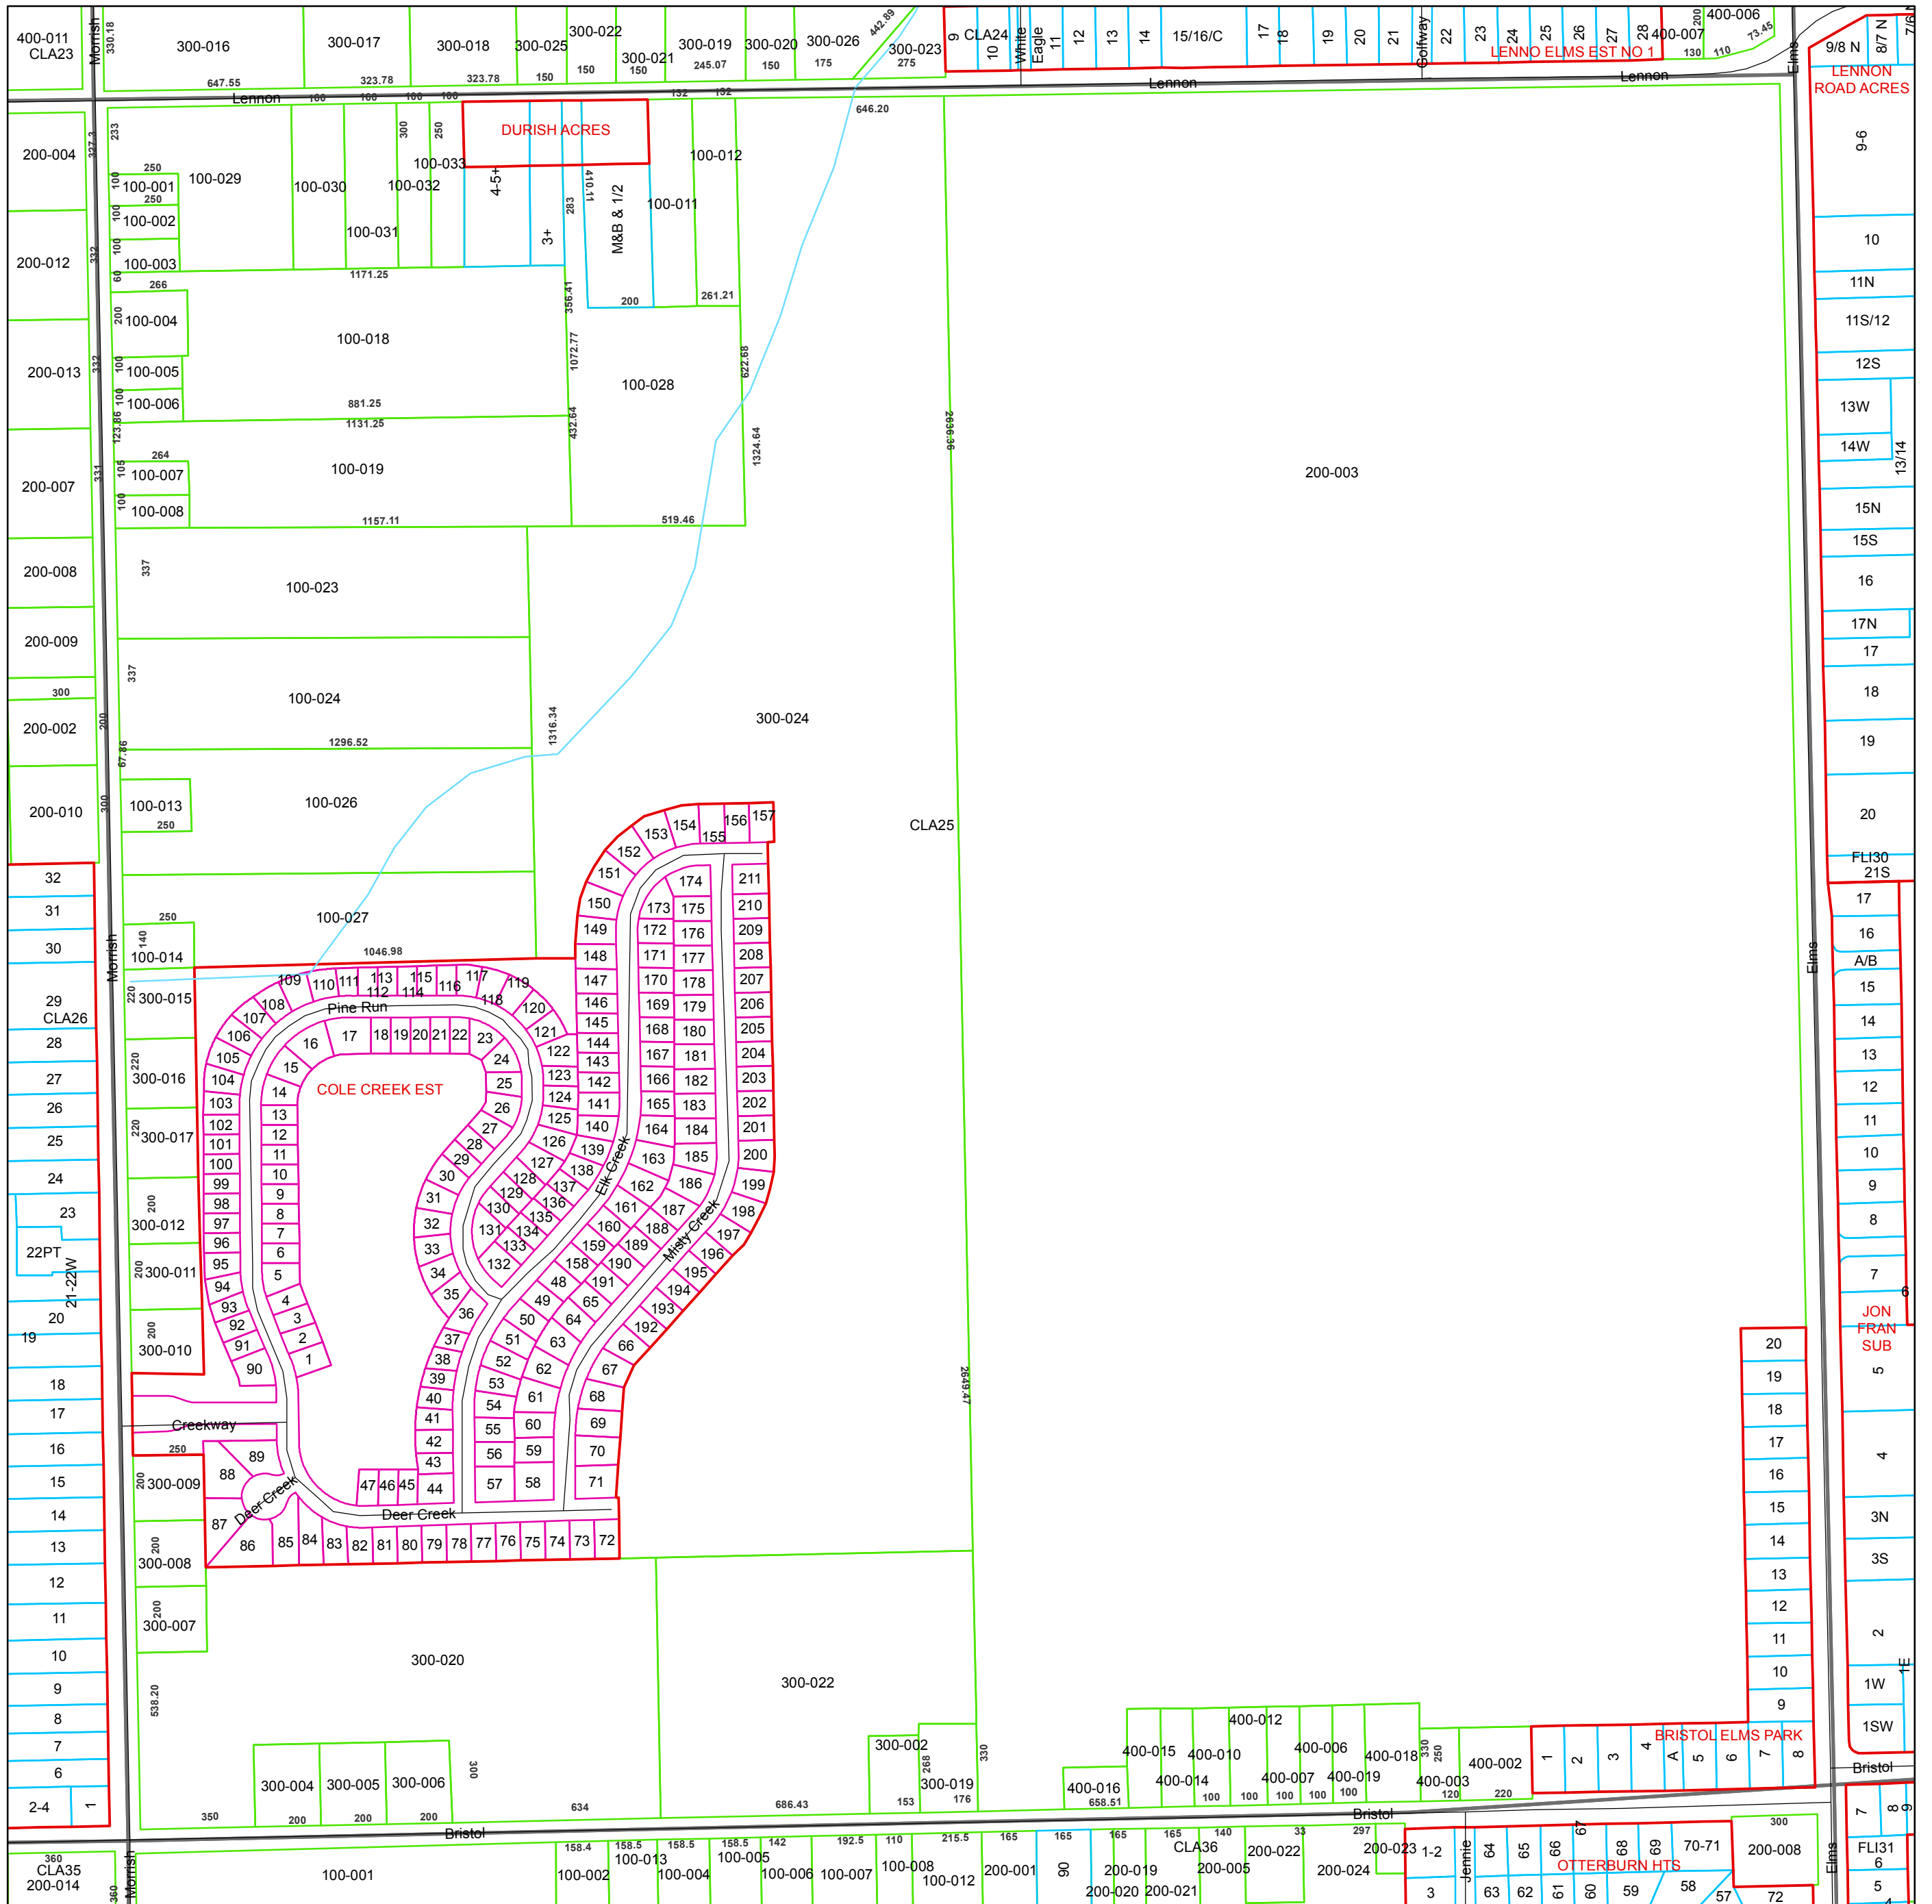

CLAYTON TOWNSHIP SECTION 25

Parcel Information contained on this map is intended to serve as a representation of property records maintained by the Equalization Department and may or may not reflect actual parcel geometry

- Roads
- Lots
- Site Condominium
- Tracts
- Subdivision & Condominium Boundary
- Railroads
- Water

Location