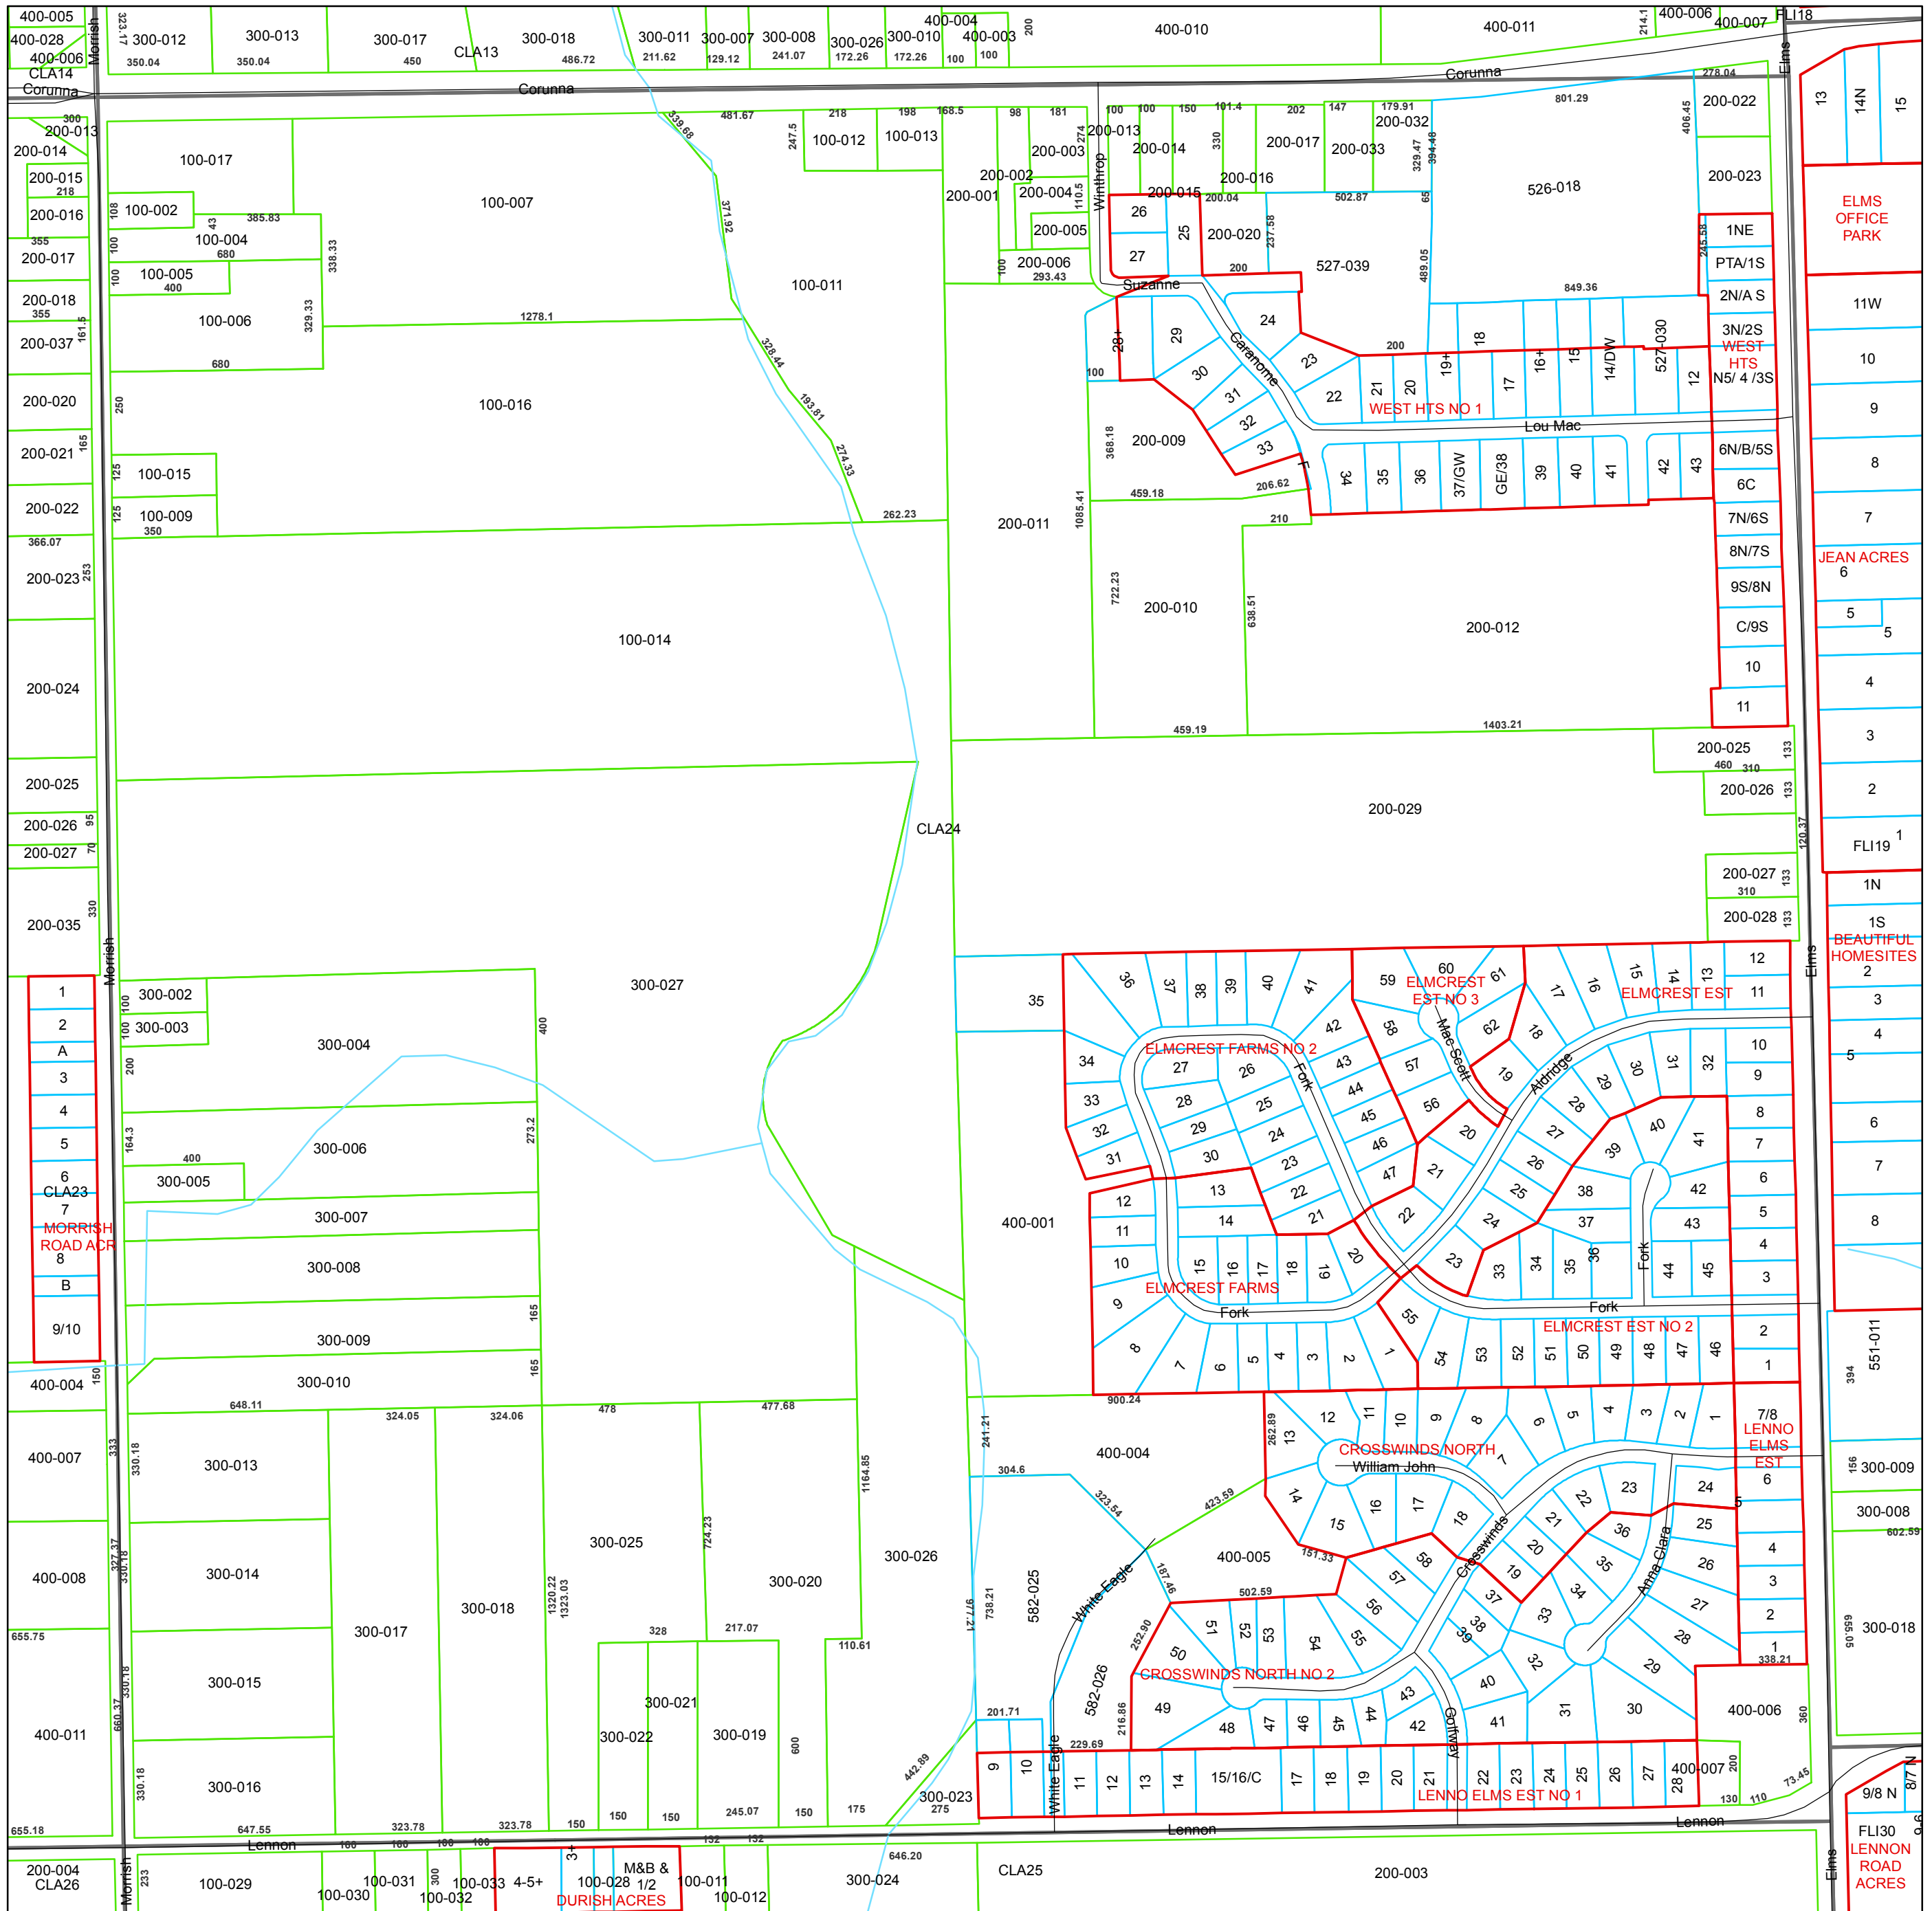

# CLAYTON TOWNSHIP SECTION 24

Parcel Information contained on this map is intended to serve as a representation of property records maintained by the Equalization Department and may or may not reflect actual parcel geometry

- Roads
- Lots
- Site Condominium
- Tracts
- Subdivision & Condominium Boundary
- Railroads
- Water

Location