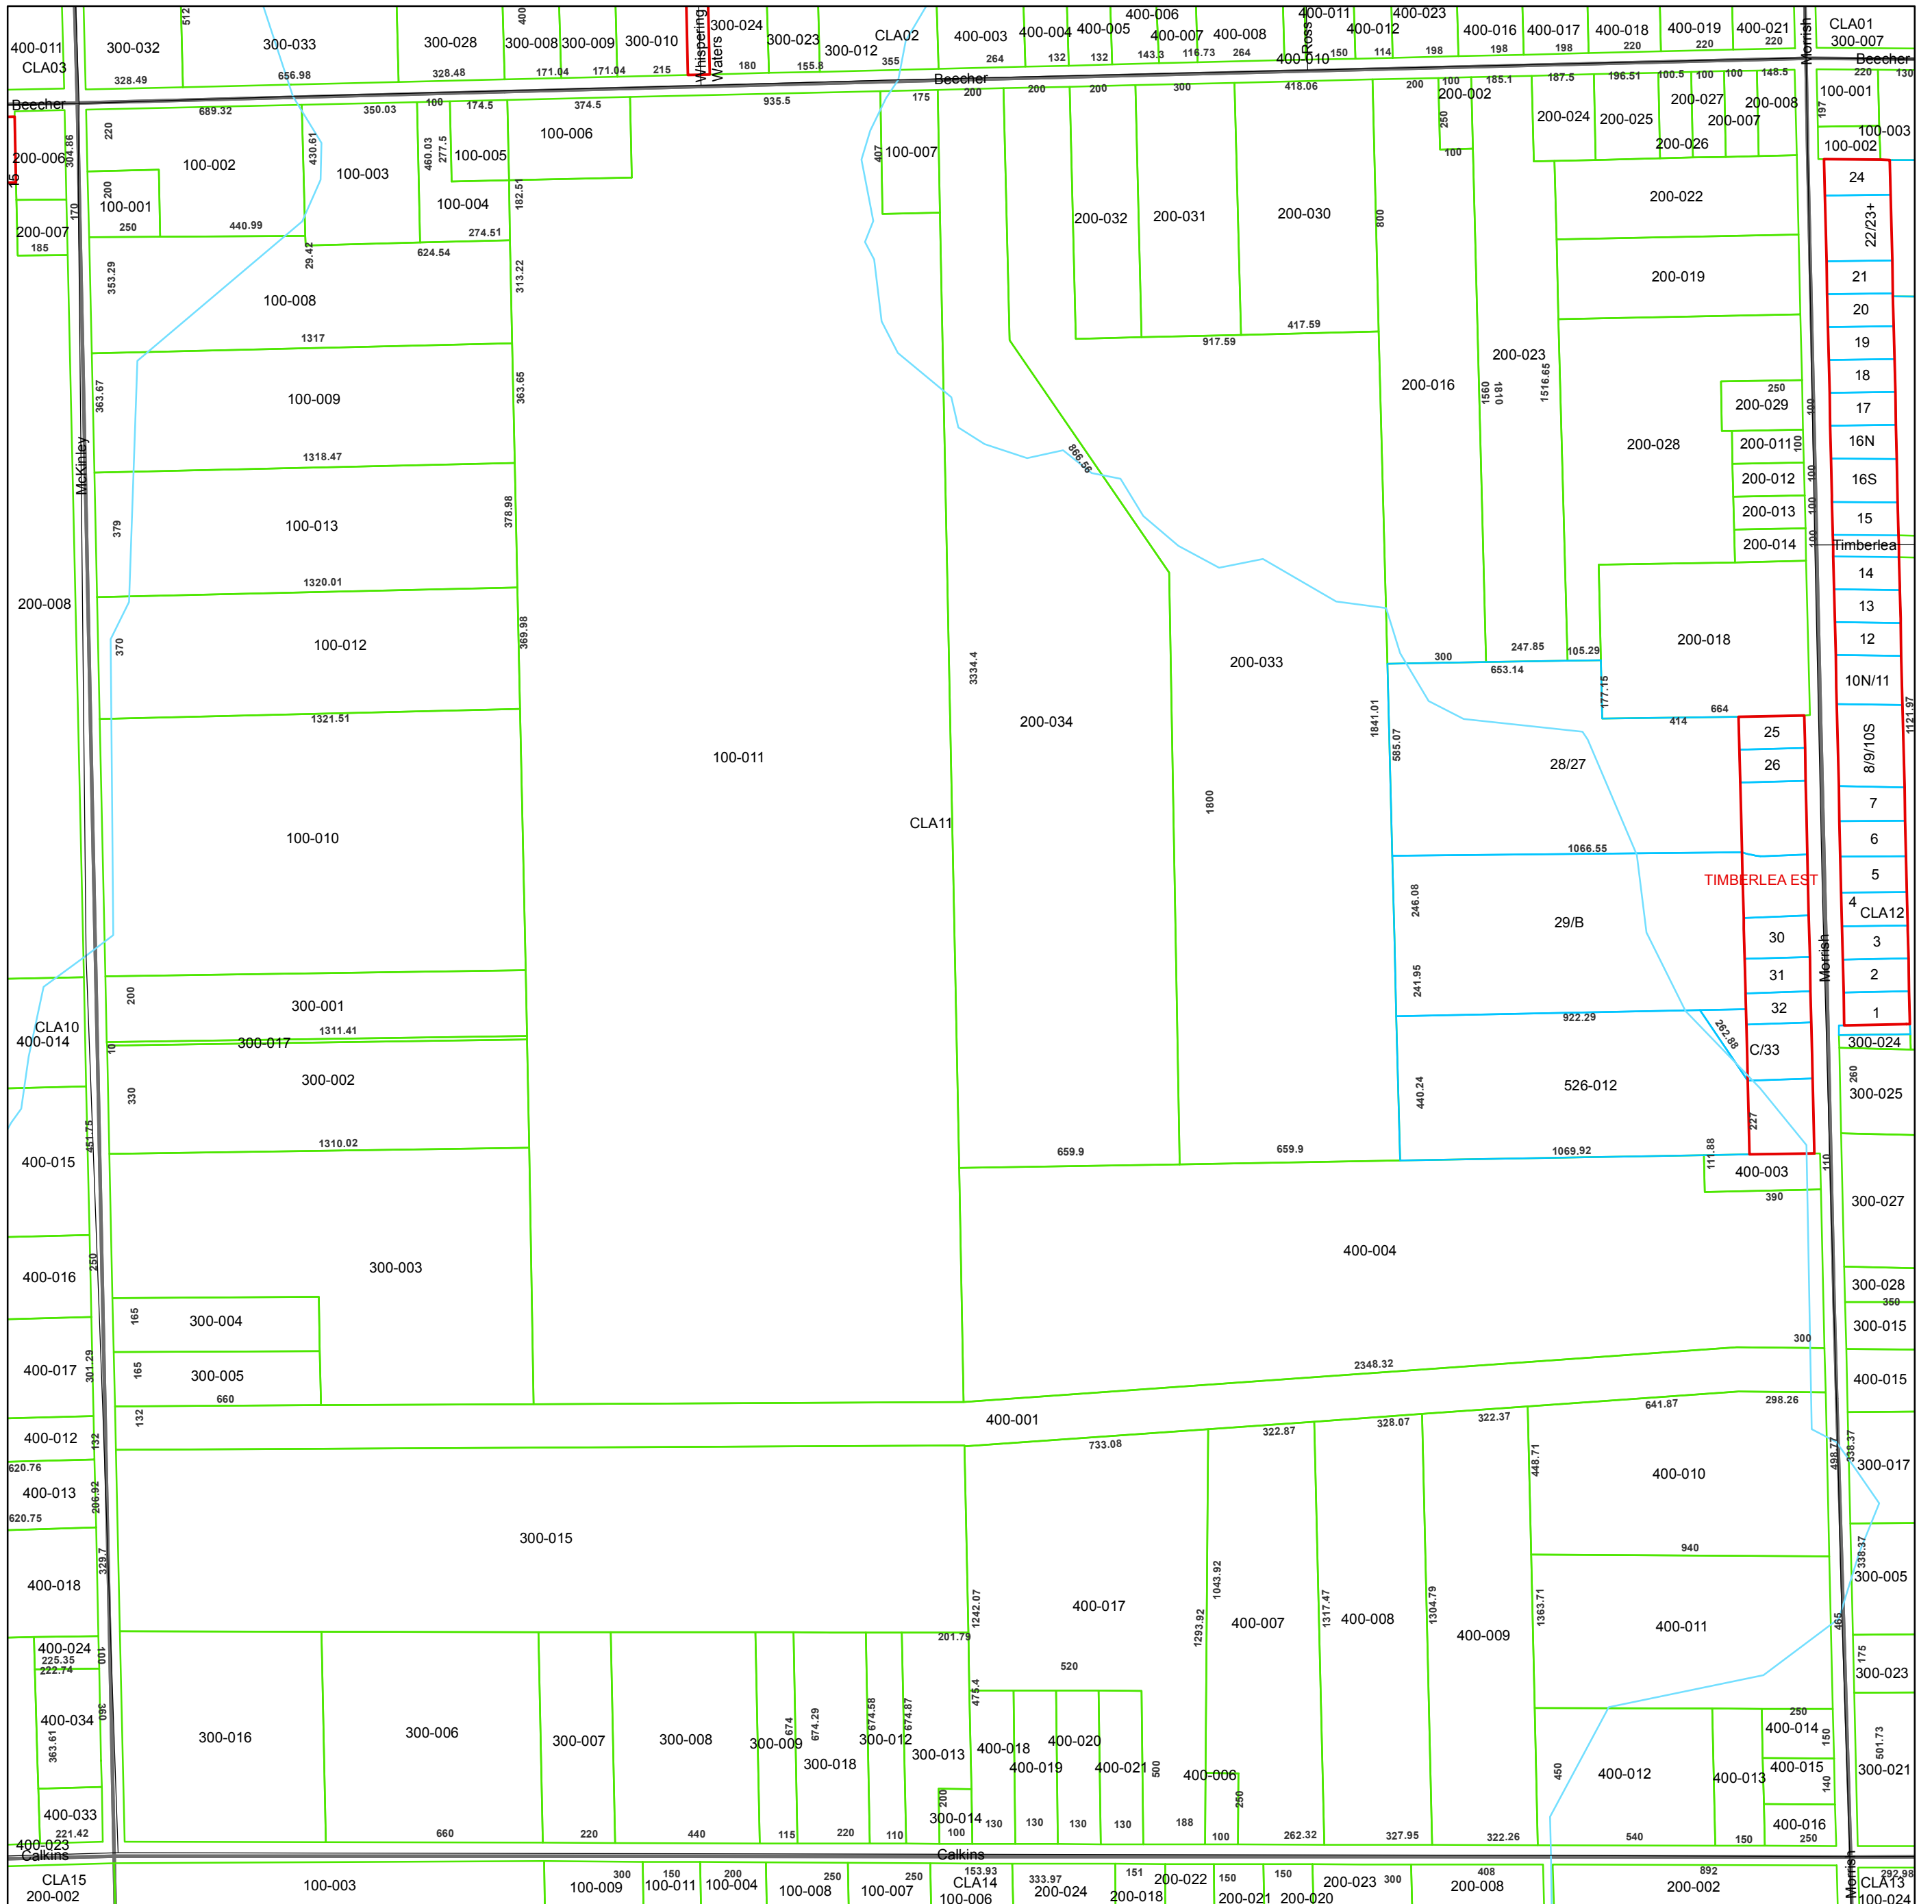

CLAYTON TOWNSHIP SECTION 11

Parcel Information contained on this map is intended to serve as a representation of property records maintained by the Equalization Department and may or may not reflect actual parcel geometry

- Roads
- Lots
- Site Condominium
- Tracts
- Subdivison & Condominium Boundary
- Railroads
- Water

Location