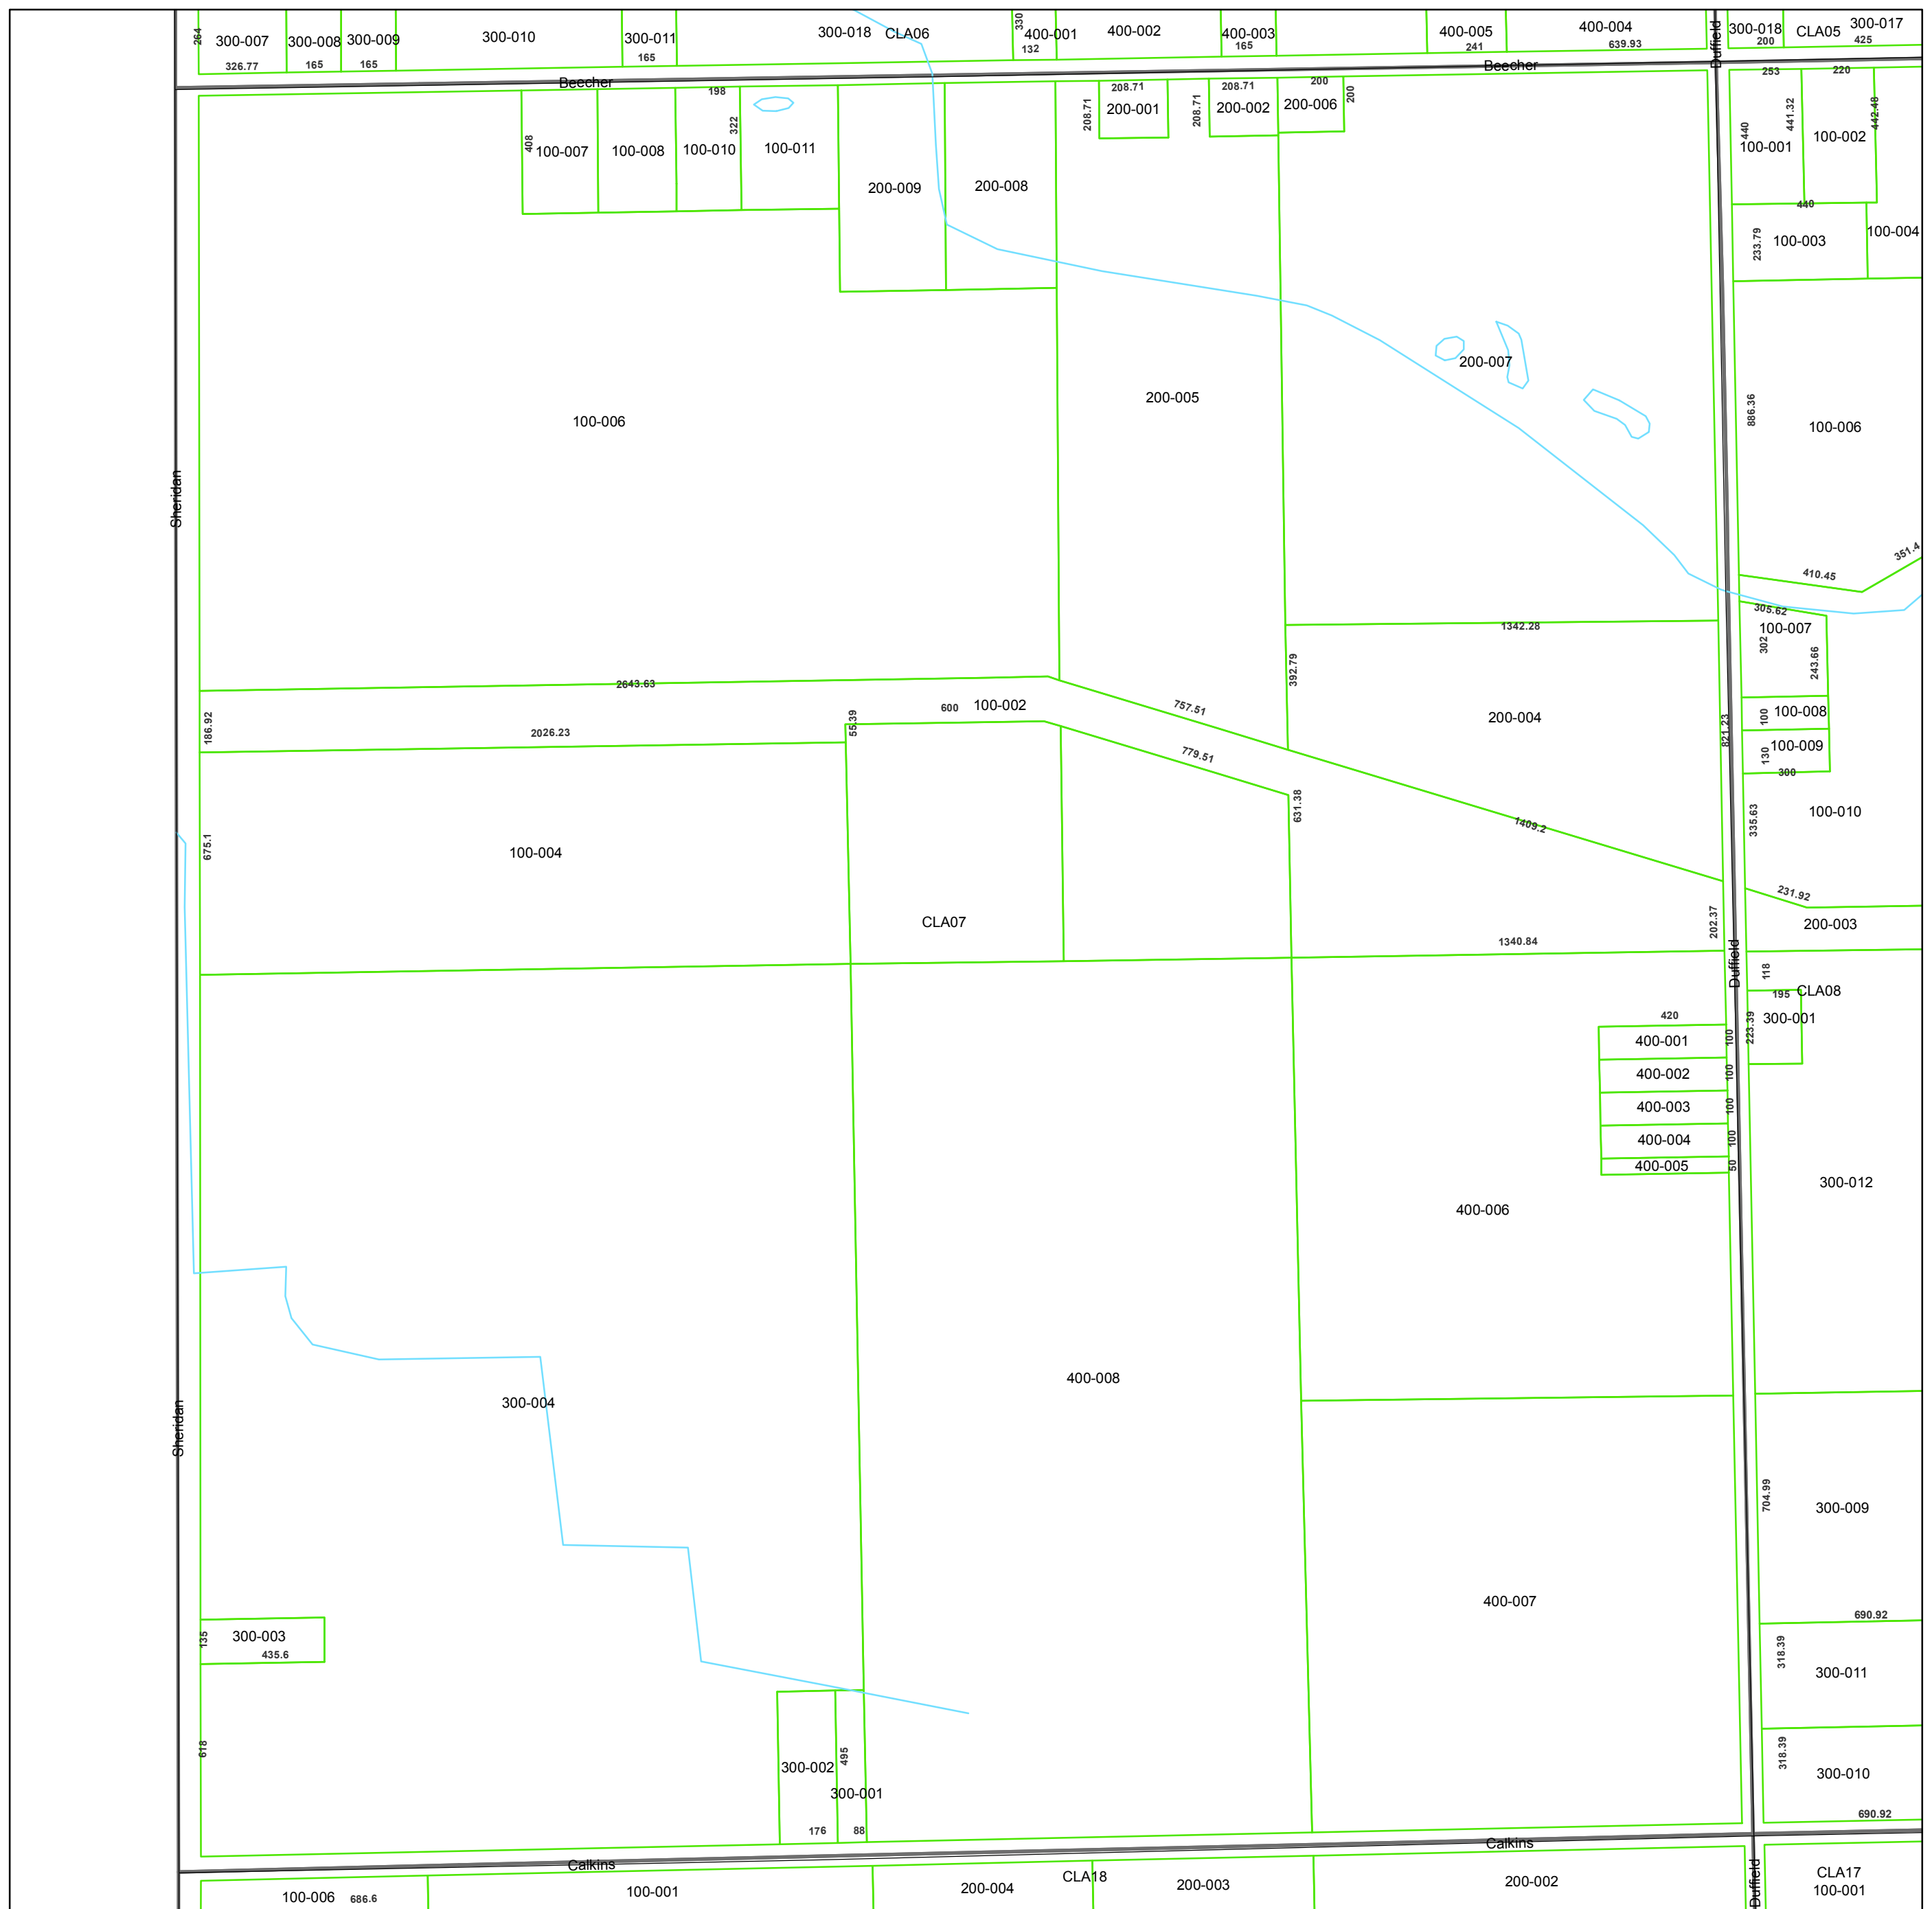

CLAYTON TOWNSHIP SECTION 07

0 400
Feet

Parcel Information contained on this map is intended to serve as a representation of property records maintained by the Equalization Department and may or may not reflect actual parcel geometry

- Roads
- Lots
- Site Condominium
- Tracts
- Subdivison & Condominium Boundary
- Railroads
- Water

Location